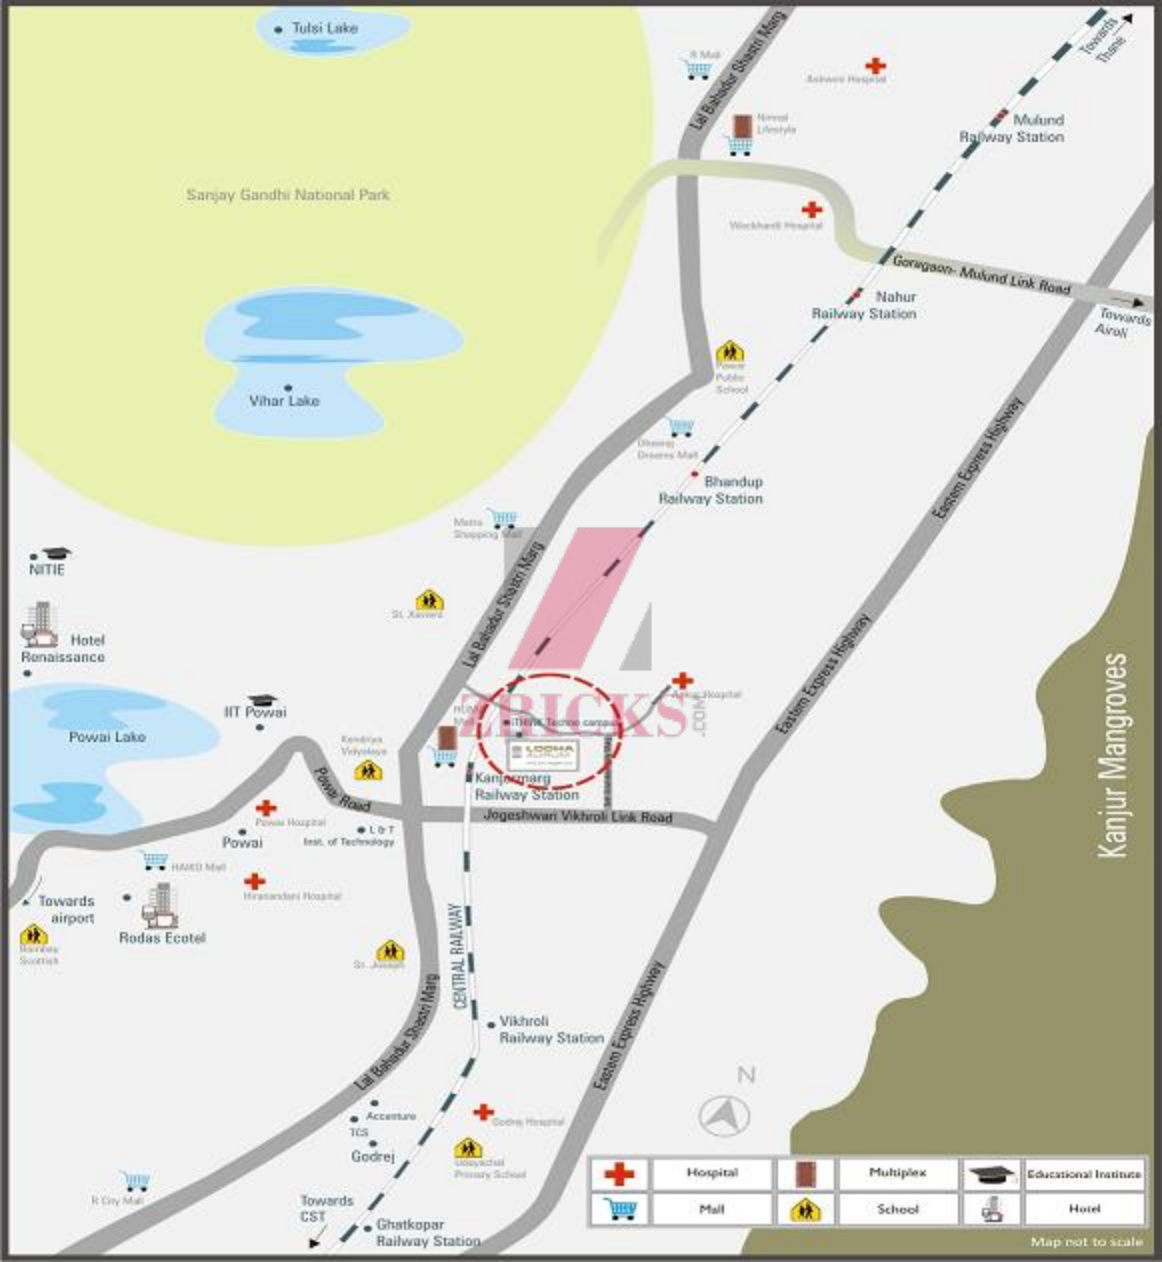

TRICKS

3 BHK Ultima

LEGEND:-

1. ARRIVAL SPADE WITH AVENUES OF TREES.
2. ALIGHTING PLAZA WITH WATER FEATURE AND BENCHES.
3. VISITOR'S PARKING.
4. CHILDREN PLAY AREA.
5. ELDER'S CORNER.
6. LAP POOL WITH DECK.
7. GARDEN ROOM.
8. PARTY LAWN WITH SCULPTURAL TREES.
9. READING DECK WITH LIGHTS.
10. CLUB PLAZA WITH PALMS AND INFINITY POOLS.
11. LOTUS POND.
12. YOGA DECK WITH LIGHTS.
13. CLUB HOUSE
14. WALKWAY/ JOGGING TRACK.
15. THEMATIC PLANTING

	Hospital		Multiplex		Educational Institute
	Mall		School		Hotel

Map not to scale